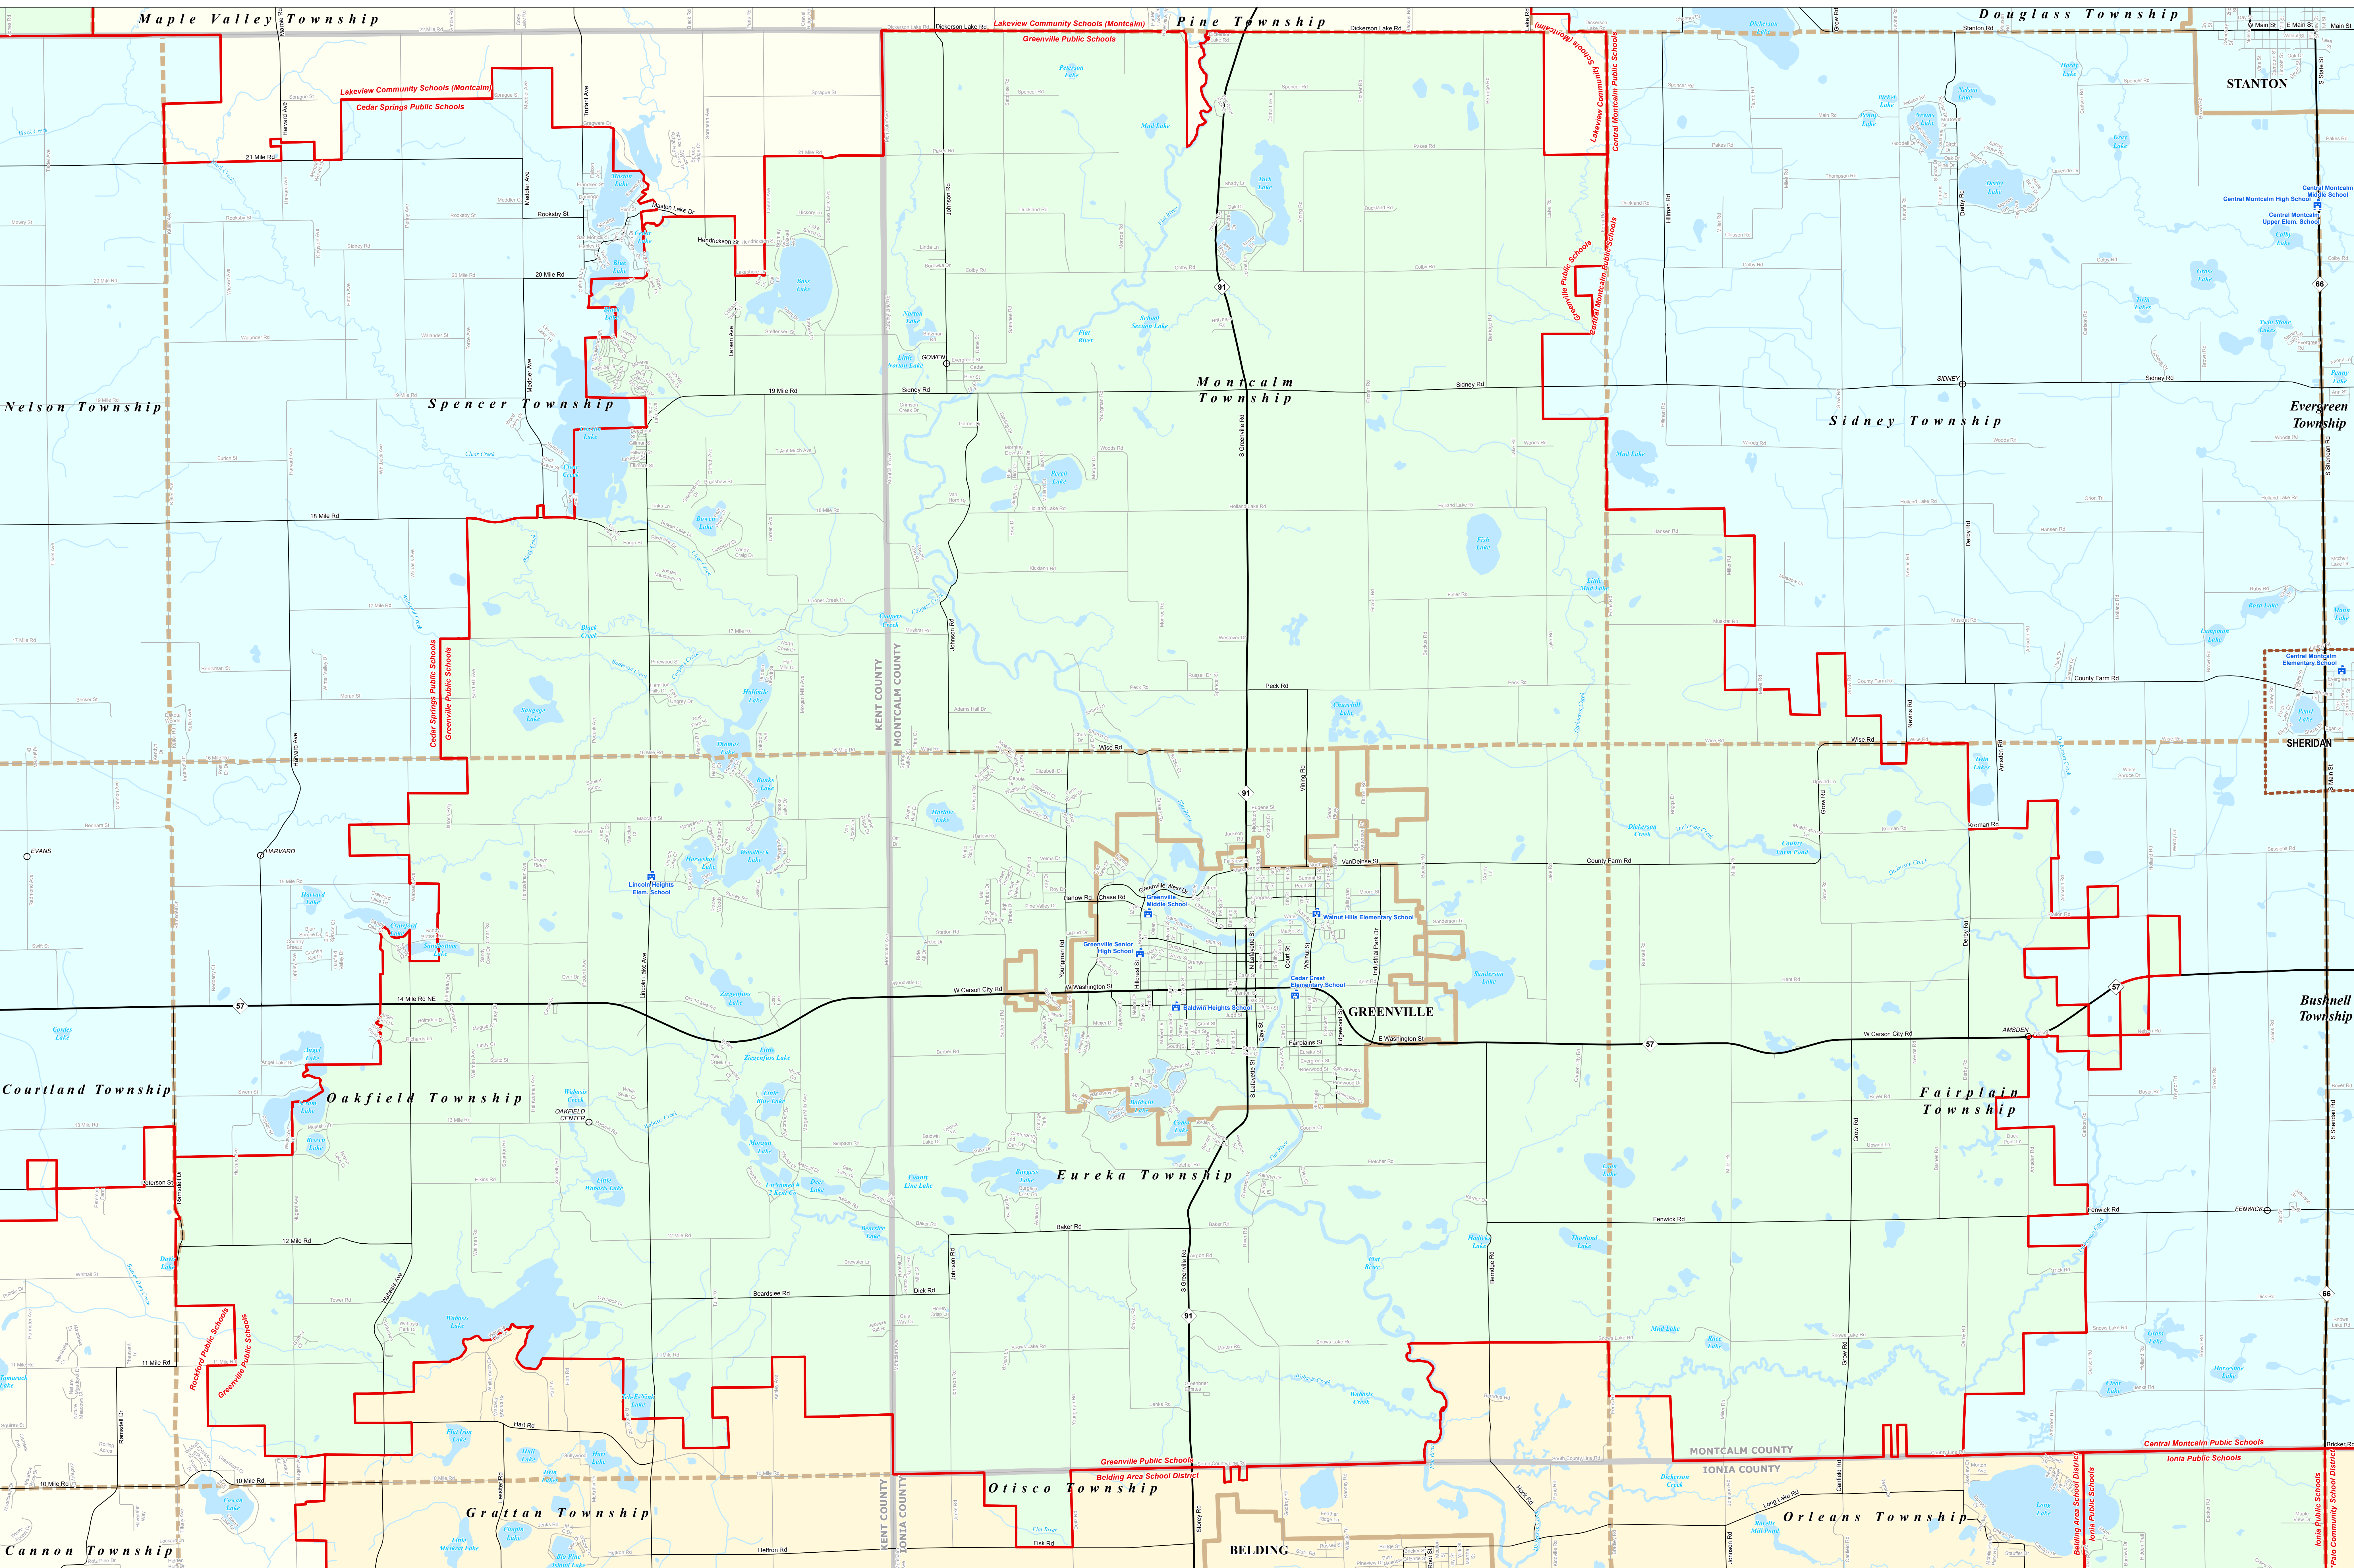

GREENVILLE PUBLIC SCHOOLS

Montcalm Area ISD

0 0.25 0.5 1 Miles

All information presented in this publication is in the public domain and may be reproduced, reprinted, and redistributed as desired.

Legend	
School District	School
County	Freeway
City	Primary Road
Township	Local Road
Village	Railroad
Census Designated Place	Water Feature
	River, Stream, or Drain